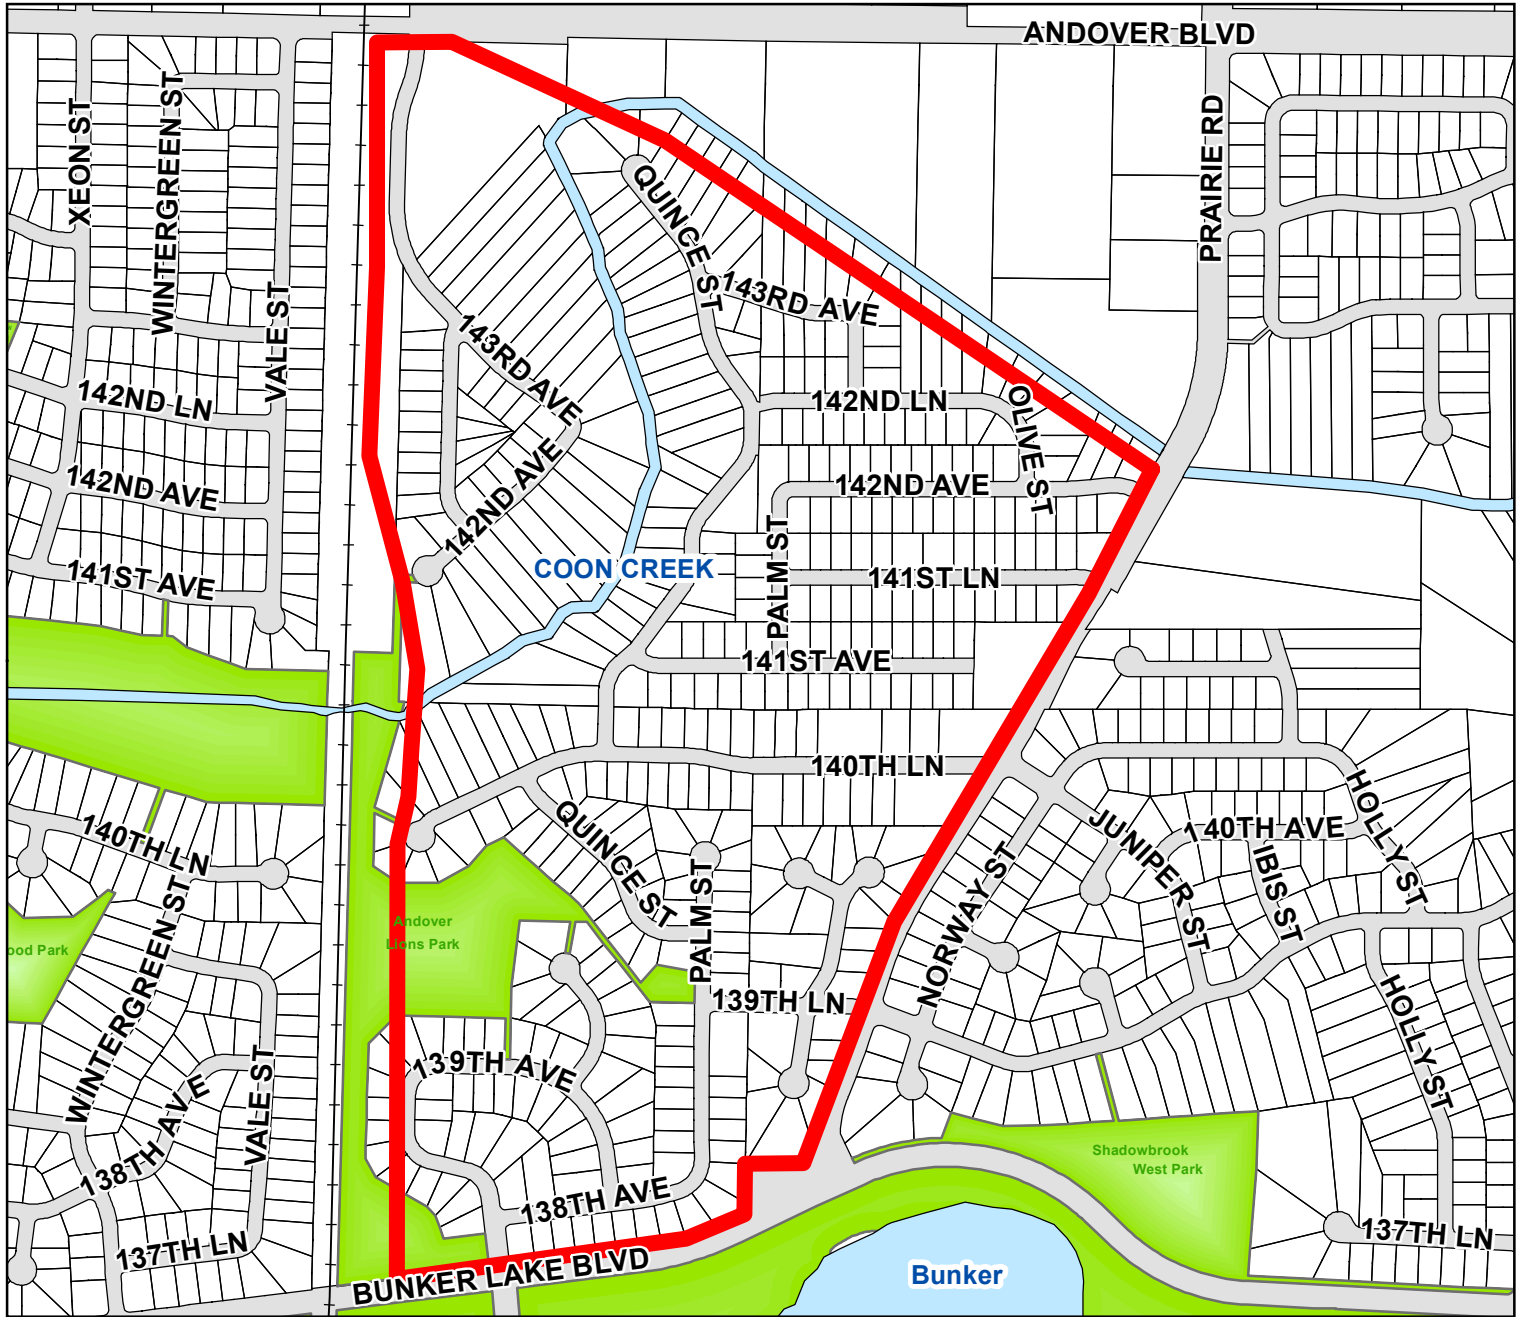

Project Name: MILL & OVERLAY
WEST OF PRAIRIE RD & NORTH OF BUNKER LAKE BLVD

LEGEND

- Project Location
- Lots/Parcels
- Park
- Water
- Right of Way
- City Limits

Project Name: MILL & OVERLAY
EAST OF PRAIRIE RD & NORTH OF BUNKER LAKE BLVD

LEGEND

- Project Location
- Lots/Parcels
- Park
- Water
- Right of Way
- City Limits