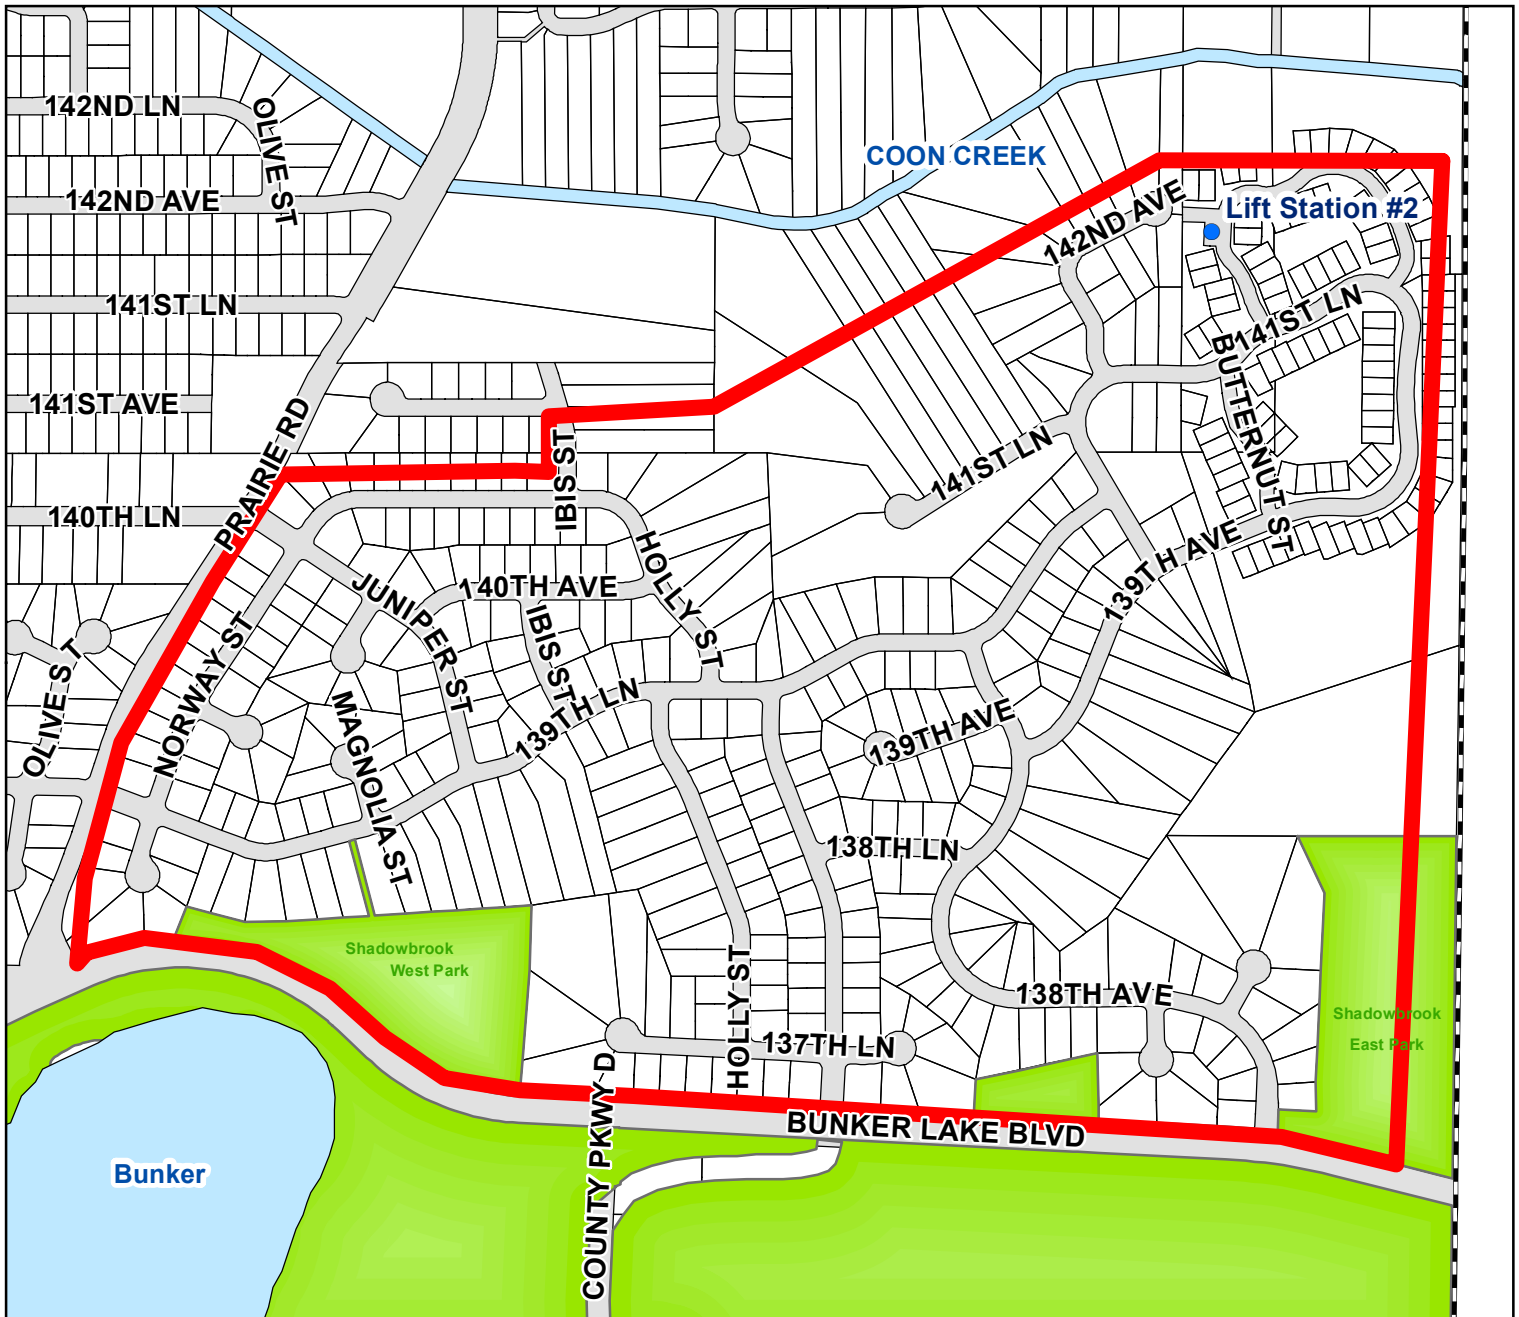

Project Name: MILL & OVERLAY
WEST OF PRAIRIE RD & NORTH OF BUNKER LAKE BLVD

LEGEND

- Project Location
- Lots/Parcels
- Park
- Water
- Right of Way
- City Limits

Project Name: MILL & OVERLAY
EAST OF PRAIRIE RD & NORTH OF BUNKER LAKE BLVD

LEGEND

- Project Location
- Lots/Parcels
- Park
- Water
- Right of Way
- City Limits