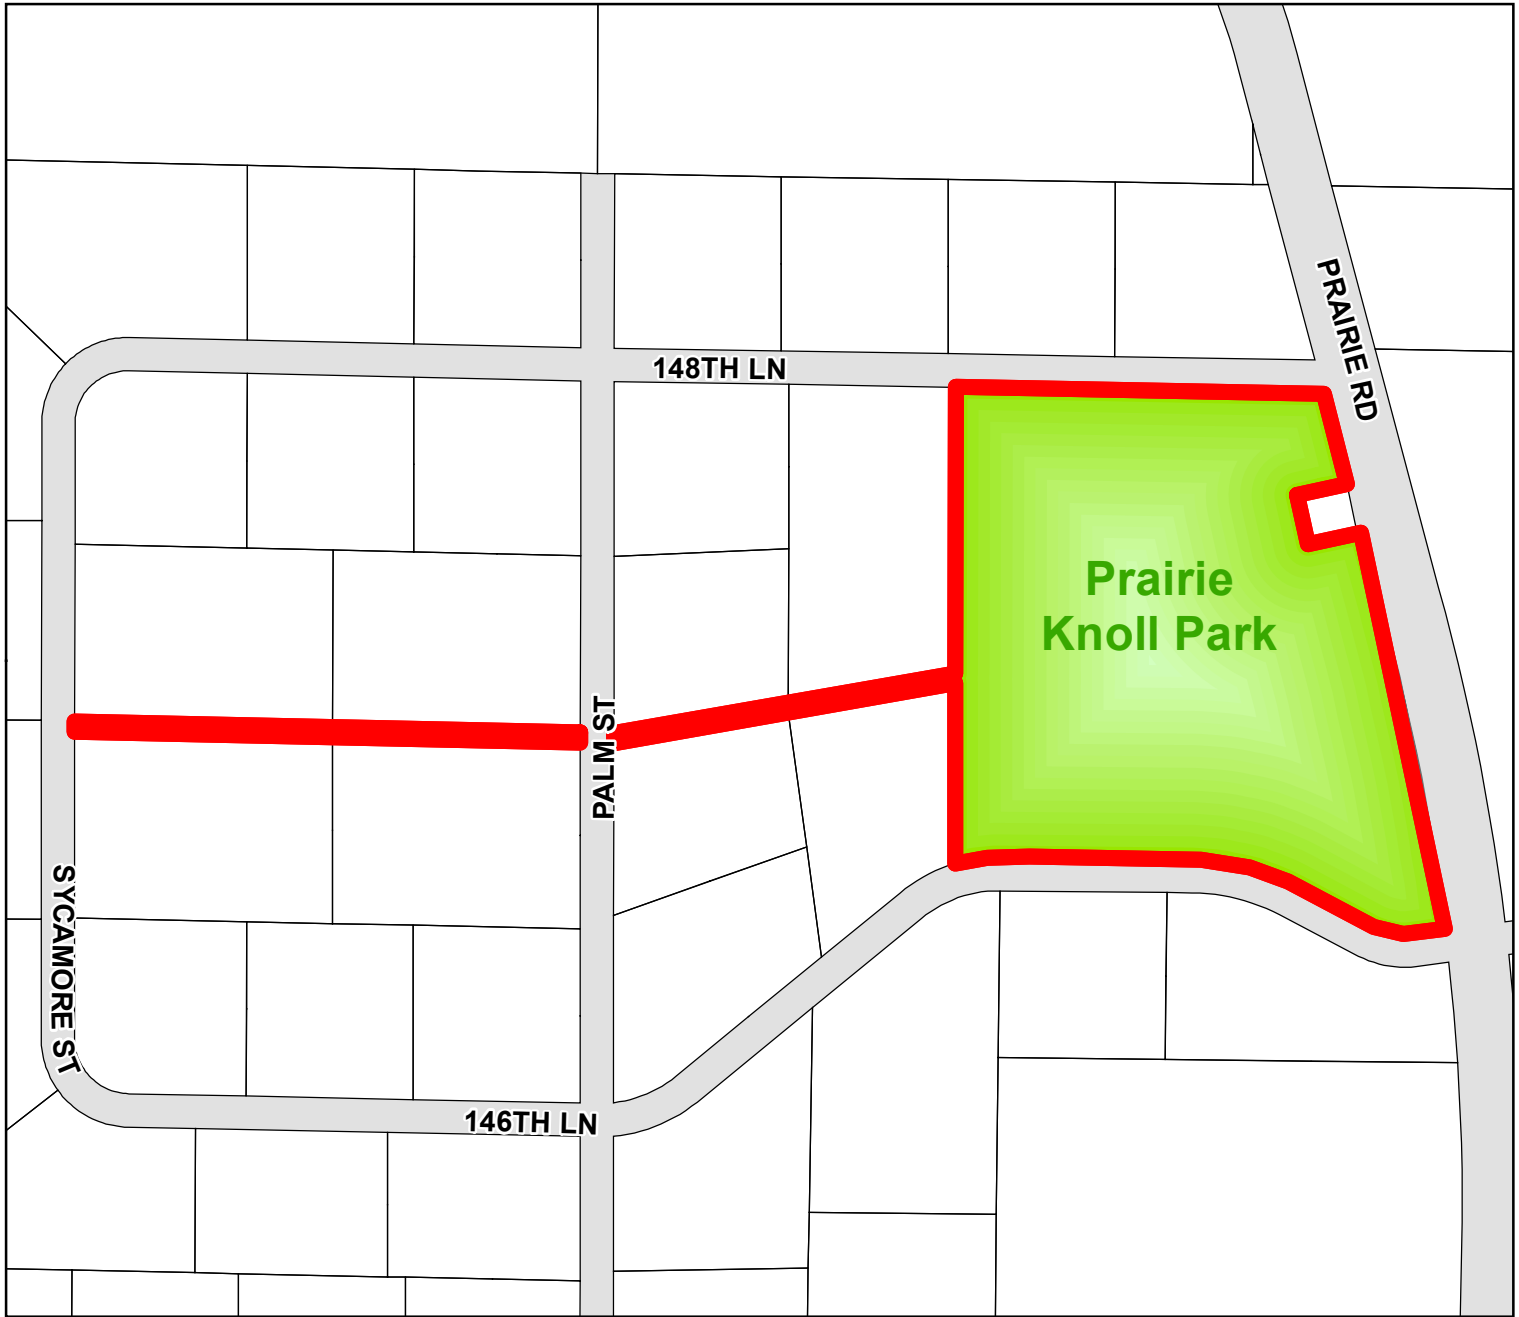

Project Name: PRAIRIE KNOLL PARK NORTH PARKING LOT IMPROVEMENTS

LEGEND

-  Project Location
-  Lots/Parcels
-  Park
-  Water
-  Right of Way
-  City Limits